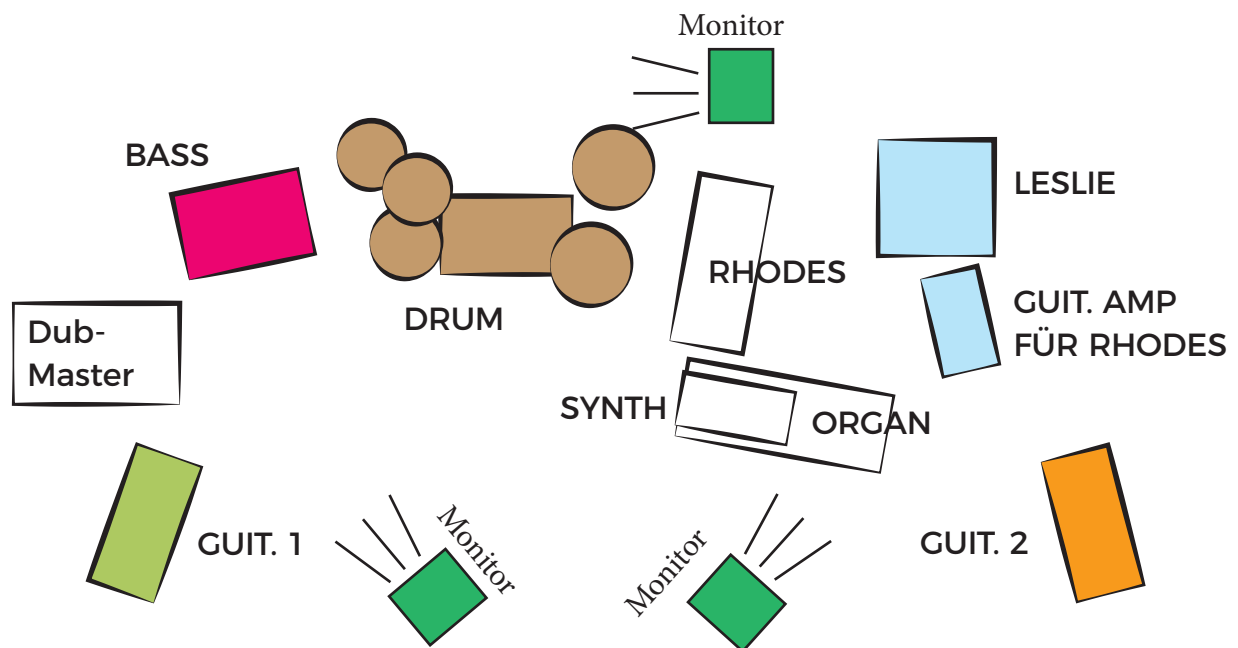

Suehiro Commander. Instrumental. Surf/Dub

Tinu 079 305 30 48 // tinu@spotti.ch

1. BD
2. Snare
3. Hihat
4. Tom
5. Floor Tom
6. OH Left
- 6b. OH Left

7. BASS Mikro
8. BASS D.I.

9. Guit. 1

10. Guit 2

11. Guit. Amp. für Rhodes
12. Leslie (Hammond Organ & Synth) BASS
13. Leslie (Hammond Organ & Synth) HOCH Rechts
14. Leslie (Hammond Organ & Synth) HOCH Links

15. Dubmaster 1 Mono-Kanal